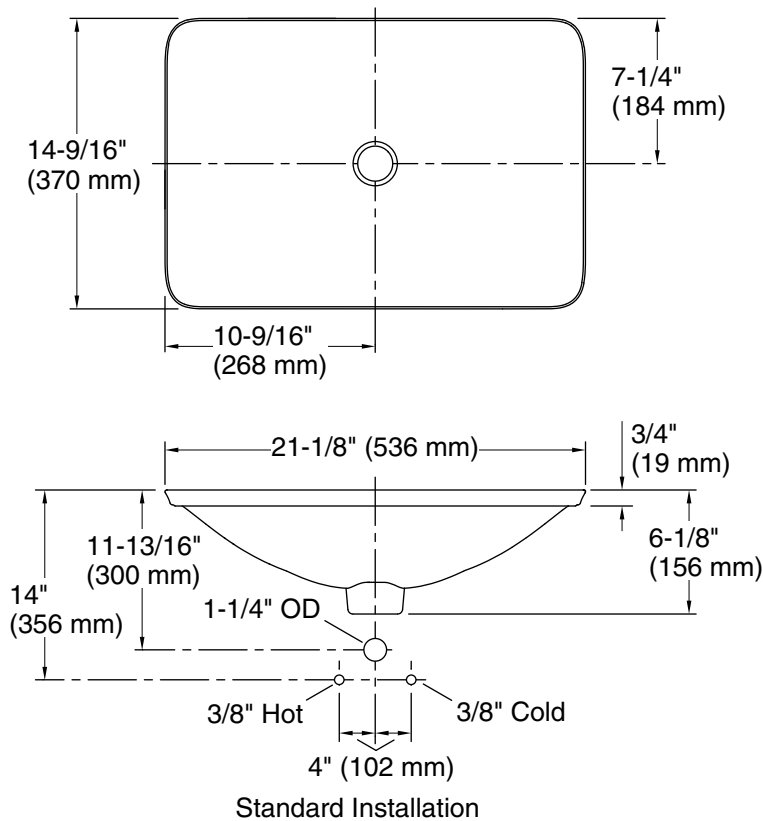

Sartorial™ Paisley Carillon® Rectangle

Bathroom Sink
K-75749-FP2

Features

- Decorated with a textural Paisley design on Black background.
- Rectangular basin with subtle lift at edges.
- Wading pool design accommodates a wide variety of faucets.
- No faucet holes; requires wall- or counter-mount faucet.

K-75749-FP2

Technical Information

All product dimensions are nominal.

Bowl configuration:	Single
Installation:	Drop-in, Vessel
Bowl area (Only):	Length: 21-1/8" (536 mm) Width: 14-9/16" (370 mm) Bowl depth: 4-1/8" (105 mm) Water depth: 4-1/8" (105 mm)
Template:	1242828, required, included