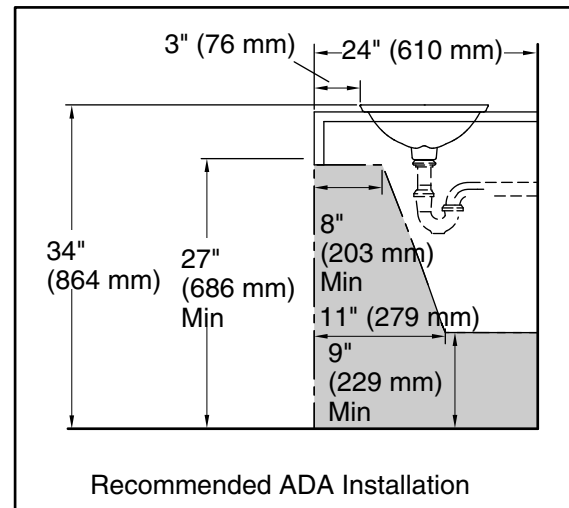

K-75749-FP2

Technical Information

All product dimensions are nominal.

Bowl configuration:	Single
Installation:	Drop-in, Vessel
Bowl area (Only):	Length: 21-1/8" (536 mm) Width: 14-9/16" (370 mm) Bowl depth: 4-1/8" (105 mm) Water depth: 4-1/8" (105 mm)
Template:	1242828, required, included